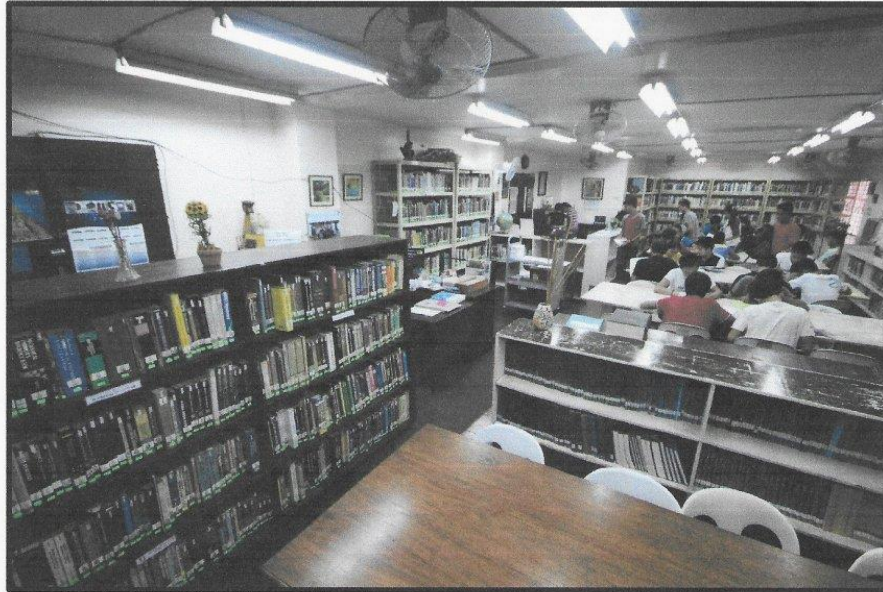

POLYTECHNIC UNIVERSITY OF THE PHILIPPINES
COLLEGE OF ENGINEERING
COMPUTER ENGINEERING DEPARTMENT

PUP – Libraries