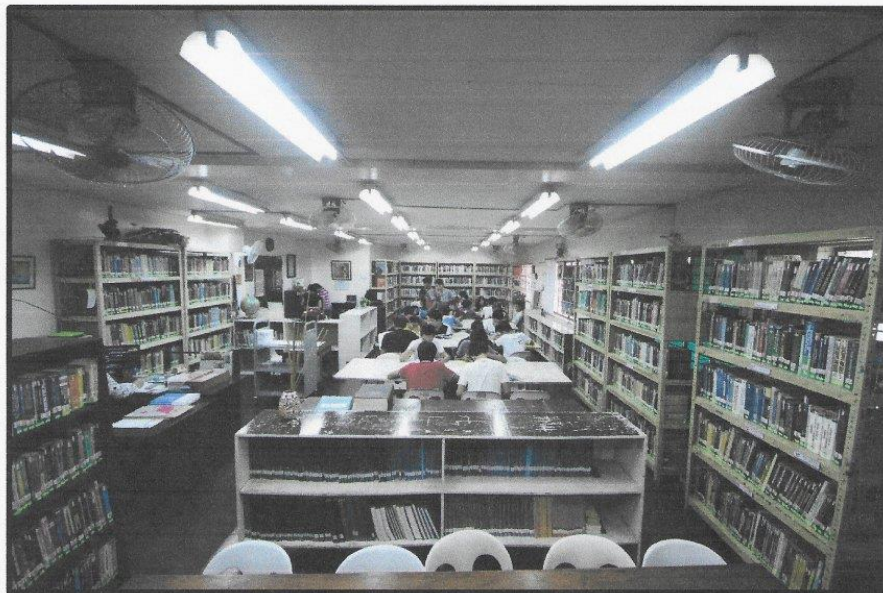

POLYTECHNIC UNIVERSITY OF THE PHILIPPINES
COLLEGE OF ENGINEERING
COMPUTER ENGINEERING DEPARTMENT

PUP – Libraries